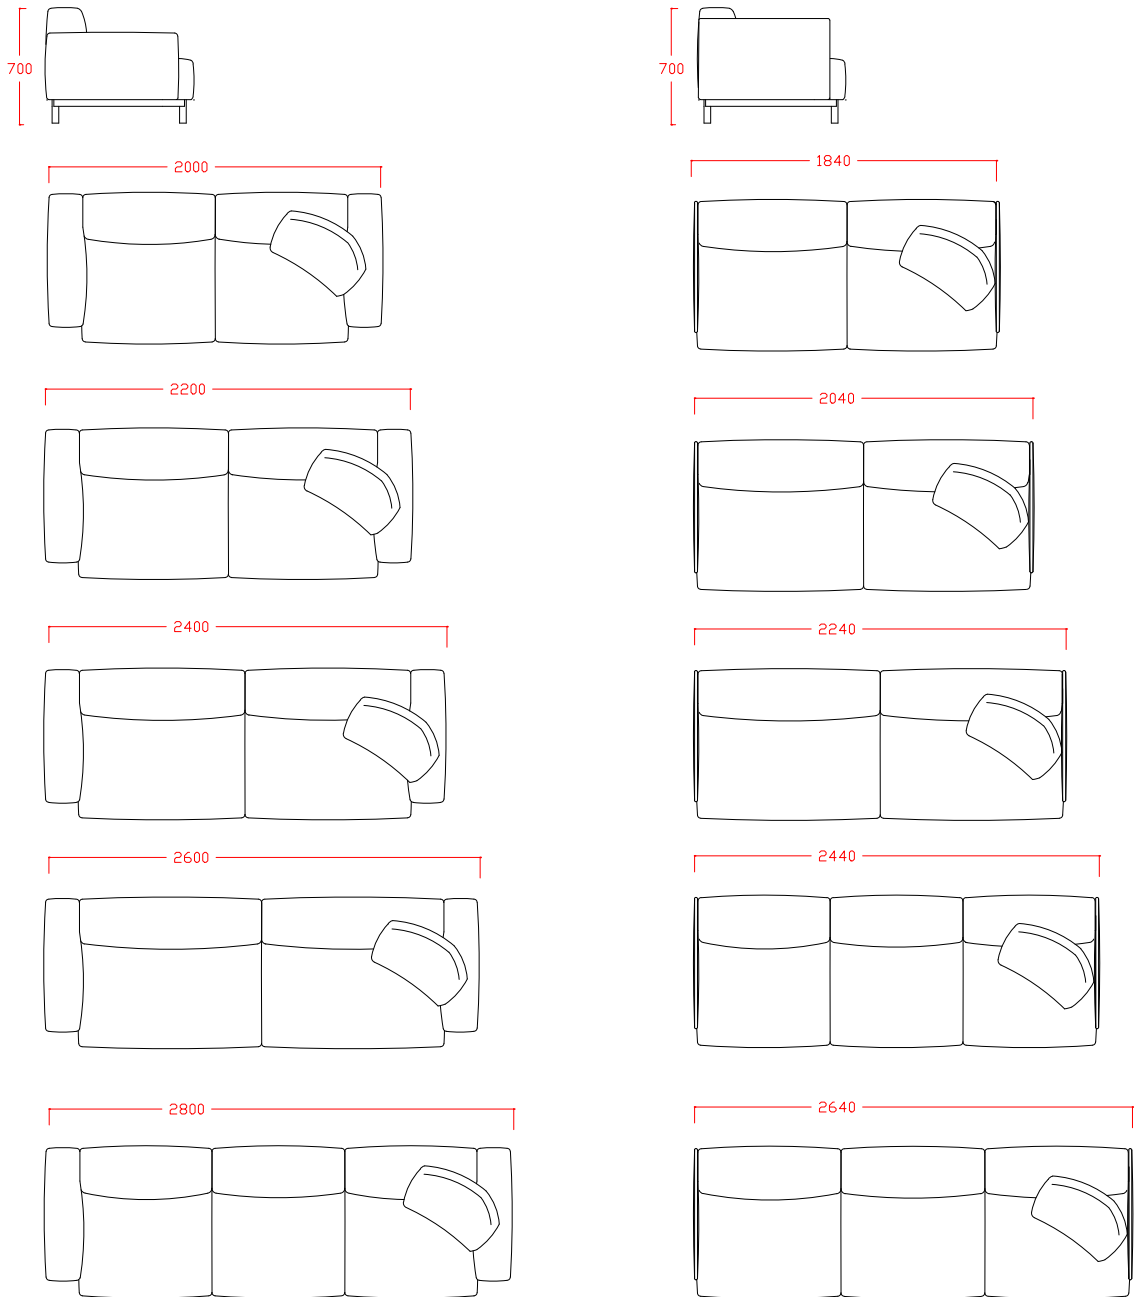

Billy Modular Sofa

belle
interiors collection

Designed for everyday relaxed living, the Billy's generous proportions and soft rounded forms are perfectly crafted for absolute comfort. Its deep frame is constructed with kiln dried pine and untreated ply with it's low profile design offering a generous sense of spaciousness.

BILLY STANDARD SOFAS

For more information please see one of our sales consultants or visit: MCW.NZ

MCW.NZ | 0800 888 999

McKenzie Willis
interiors

CHRISTCHURCH | TIMARU | DUNEDIN | QUEENSTOWN | WANAKA | WELLINGTON | HAMILTON | MT MAUNGANUI