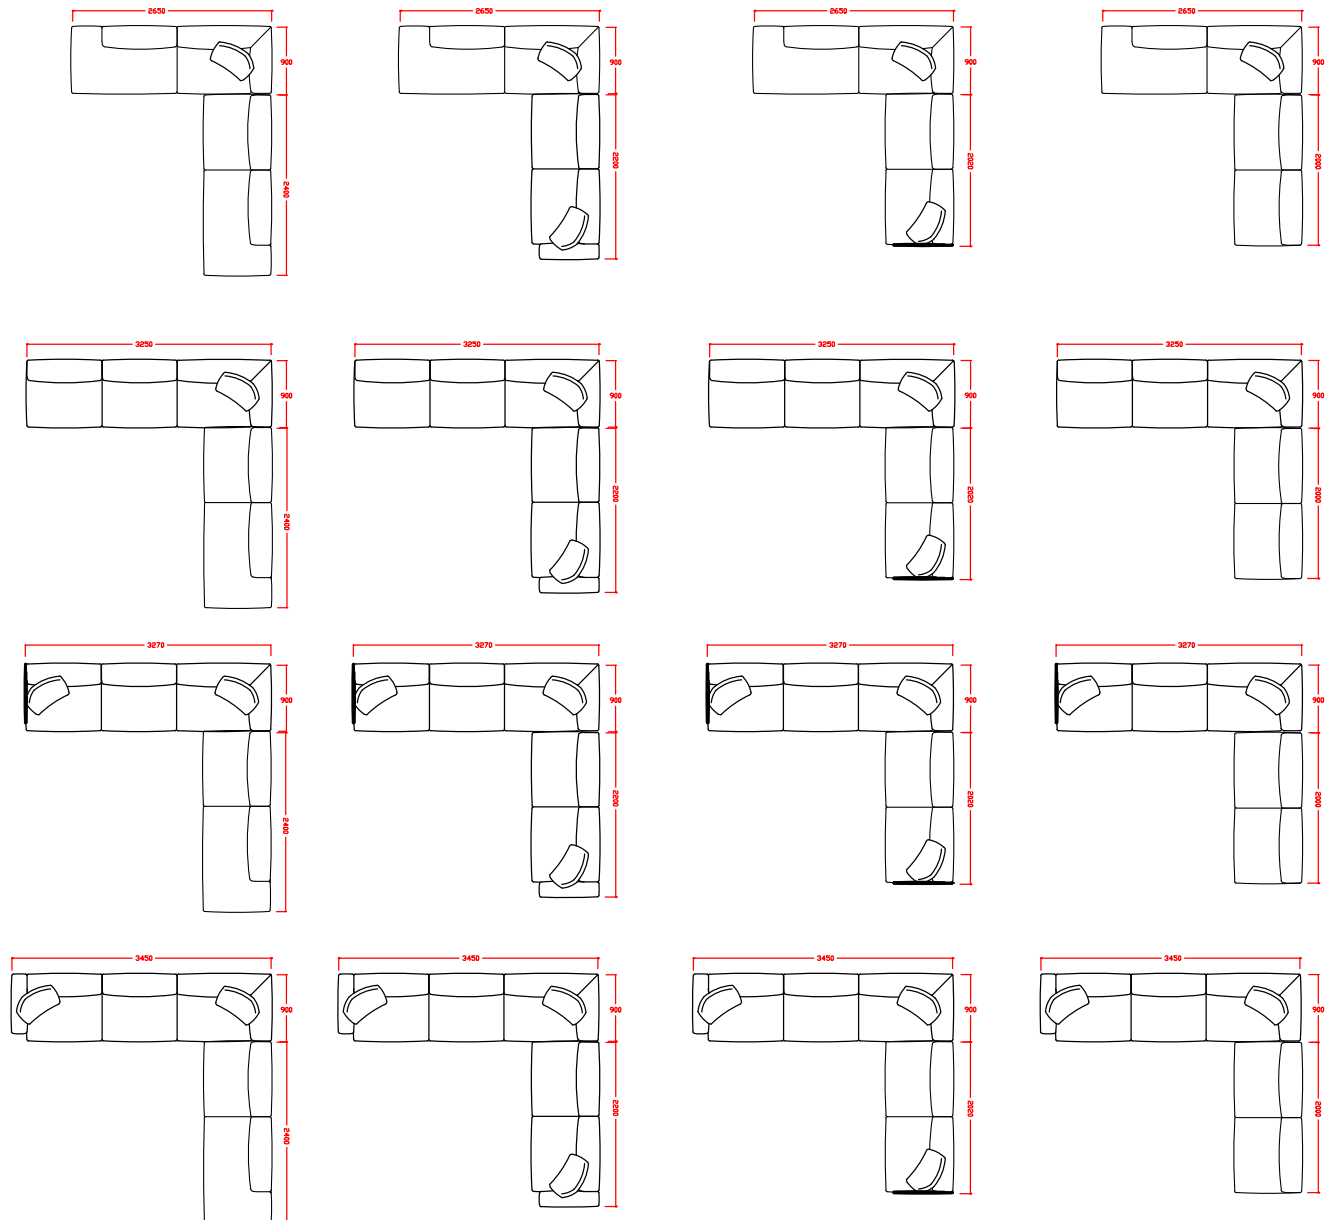

Billy Modular Sofa

belle
interiors collection

Designed for everyday relaxed living, the Billy's generous proportions and soft rounded forms are perfectly crafted for absolute comfort. Its deep frame is constructed with kiln dried pine and untreated ply with it's low profile design offering a generous sense of spaciousness.

MODULAR CONFIGURATIONS

For more information please see one of our sales consultants or visit: MCW.NZ

MCW.NZ | 0800 888 999

McKenzie Willis
interiors

CHRISTCHURCH | TIMARU | DUNEDIN | QUEENSTOWN | WANAKA | WELLINGTON | HAMILTON | MT MAUNGANUI