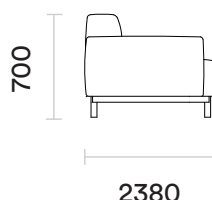

This product is able to be upholstered in any NZ sourced fabric.

DIMENSIONS

FOR FURTHER CONFIGURATIONS
ON THE BILLY, PLEASE SEE PAGES 2 - 4

2900 (Fabric Req. 20.5m)

PRODUCT CARE

Please visit our website for product care information
www.mcw.nz/about/product-care