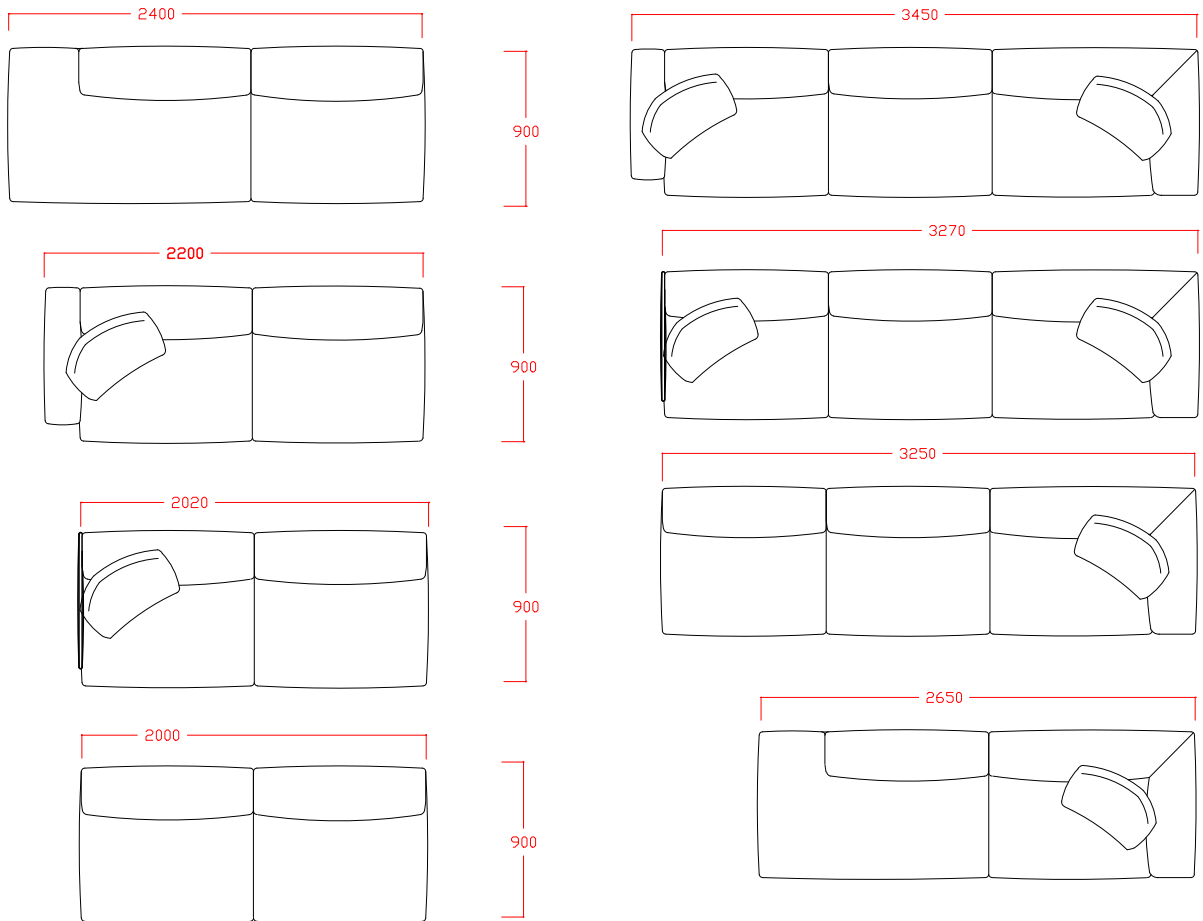

Billy Modular Sofa

belle
interiors collection

Designed for everyday relaxed living, the Billy's generous proportions and soft rounded forms are perfectly crafted for absolute comfort. Its deep frame is constructed with kiln dried pine and untreated ply with it's low profile design offering a generous sense of spaciousness.

MODULAR COMPONENTS

For more information please see one of our sales consultants or visit: MCW.NZ

MCW.NZ | 0800 888 999

McKenzie Willis
interiors

CHRISTCHURCH | TIMARU | DUNEDIN | QUEENSTOWN | WANAKA | WELLINGTON | HAMILTON | MT MAUNGANUI