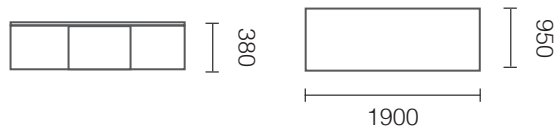

Options

Finishes

This product can be made to custom size specifications.

Product Care

Please visit our website for product care information
▶ www.mcw.nz/about/product-care

Warranty Information

Please visit our website for warranty information
▶ www.mcw.nz/about/the-mcw-promise

For more information please see one of our sales consultants or visit mcw.nz